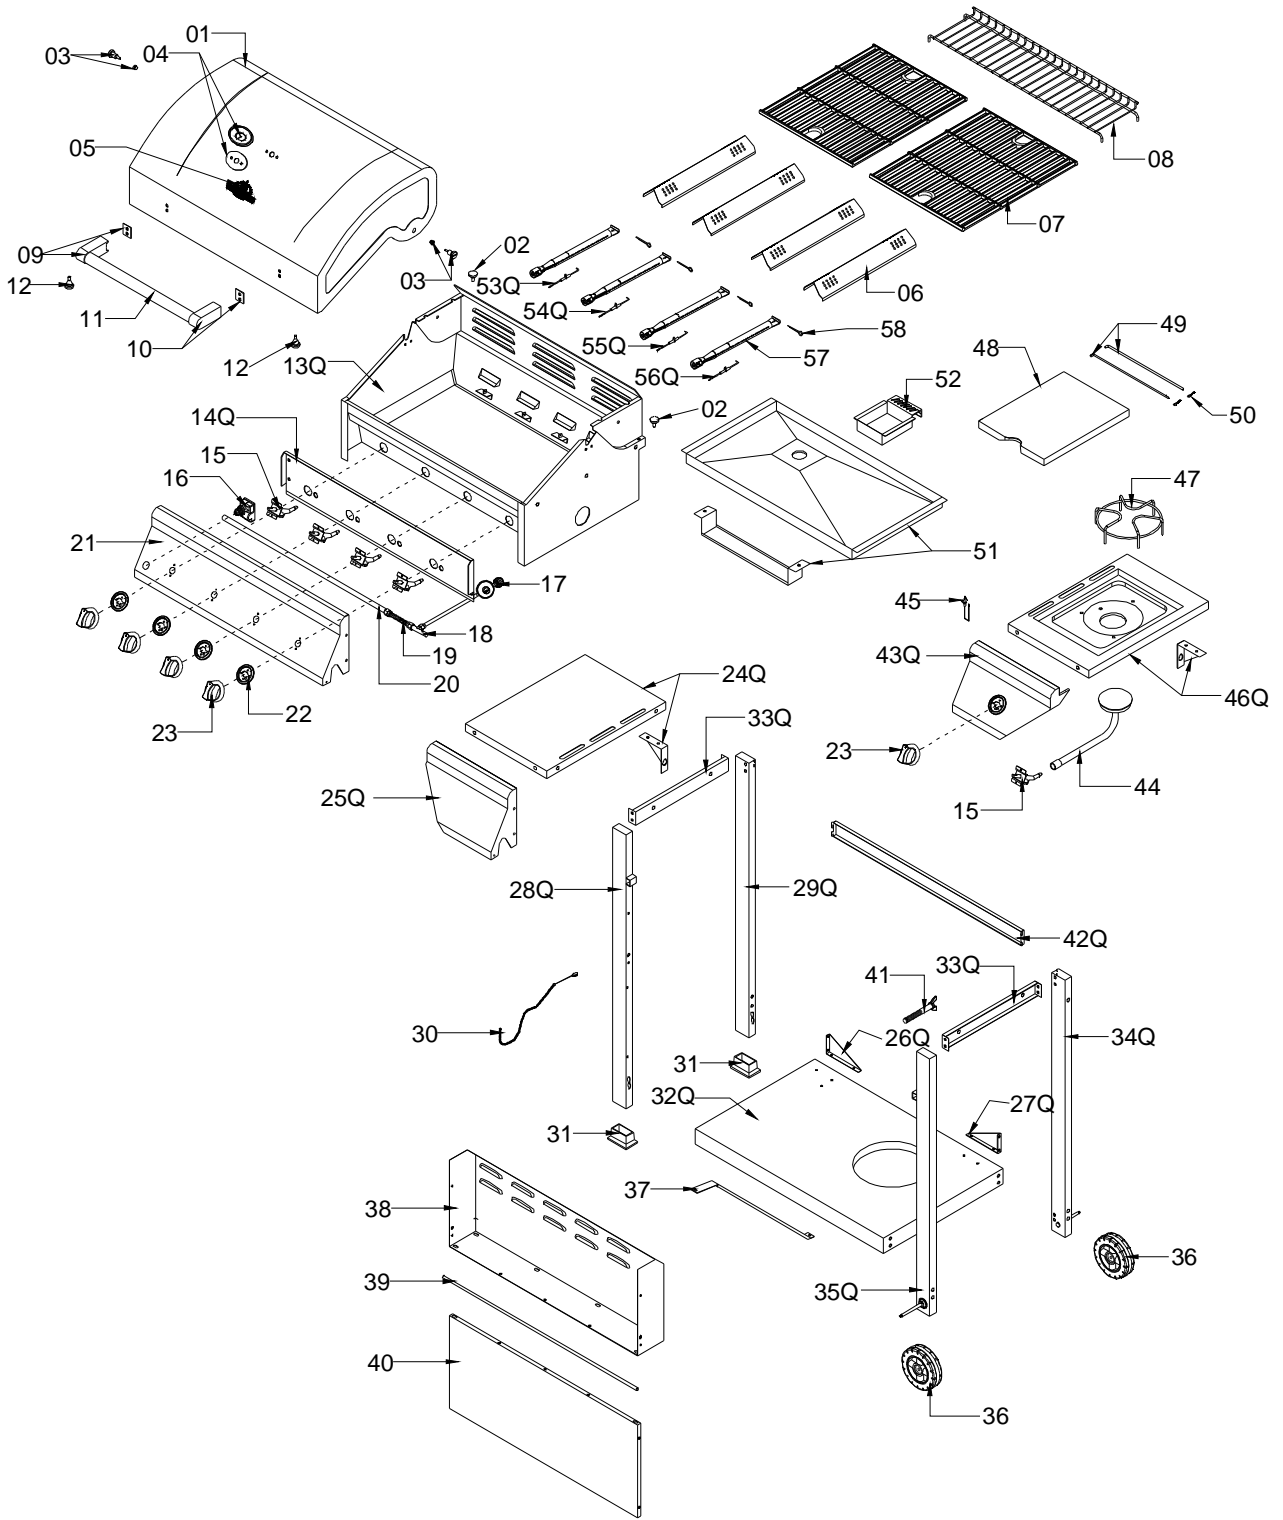

REF#	Description	QTY
AA	5/32-in. x 10-mm Truss Head Screw	36pcs.
BB	5/32-in. x 9/16-in. Truss Head Screw	2pcs.
CC	1/4-in. x 15-mm Truss Head Screw with Washer	18pcs.
DD	1/4-in. Flat Washer	16pcs.
EE	1/4-in. Axle Flat Washer	2pcs.
FF	1/4-in. Nut	2pcs.

Parts Diagram

Printed in China