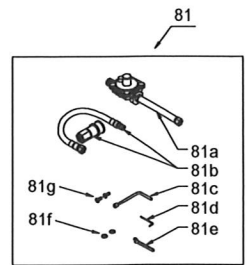

REPLACEMENT PARTS

NG Conversion Kit

Parts List

No.	Part (Description)	Warranty coverage (year)	QTY	No.	Part (Description)	Warranty coverage (year)	QTY
1	Main lid	3	1	27	Main lid bracket, right	1	1
2	Main lid screw	3	2	28	Main lid bracket, left	1	1
3	Main lid handle assembly	1	1	29	Front baffle	1	1
4	Temperature gauge housing	1	1	30	Side burner orifice brass connector	1	1
5	Temperature gauge	1	1	31	Side burner flex gas line B	1	1
6	Side burner lid hinge rod	1	4	32	Side manifold	1	2
7	Side burner lid hinge rod pin	1	4	33	Side burner gas valve	1	1
8	Side burner lid	3	2	34	Main burner manifold	1	1
9	Searing side burner cooking grid	3	1	35	Side burner flex gas line A	1	2
10	Searing side burner igniter wire	1	1	36	Regulator, LP	1	1
11	Searing side burner	1	1	37	Main burner gas valve	1	5
12	Searing side burner grease tray	1	1	38	Searing side burner gas valve	1	1
13	Searing side burner bowl assembly	1	1	39	Igniter junction wire	1	1
14	Searing side burner control panel	3	1	40	Tempered glass strengthen bracket	1	5
15	Control knob	1	7	41	Logo	1	1
16	Warming rack	1	1	42	Light switch	1	1
17	Cooking grid with hole	3	3	43	Main control panel	3	1
18	Flame tamer	3	5	44	Main control temper glass fix panel	1	1
19	Burner pin assembly	1	5	45	Tempered glass	1	1
20	Main burner	10	5	46	Bezel	1	5
21	Main burner igniter wire A	1	1	47	Side Burner Igniter wire	1	1
22	Main burner igniter wire B	1	1	48	Side burner cooking grid	3	1
23	Main burner igniter wire C	1	1	49	Tank heat shield	1	1
24	Main burner igniter wire D	1	1	50	Side burner bowl assembly	1	1
25	Main burner igniter wire E	1	1	51	Side burner control panel, right	3	1
26	Main burner bowl assembly	Non-replaceable	1	52	Side burner	1	1