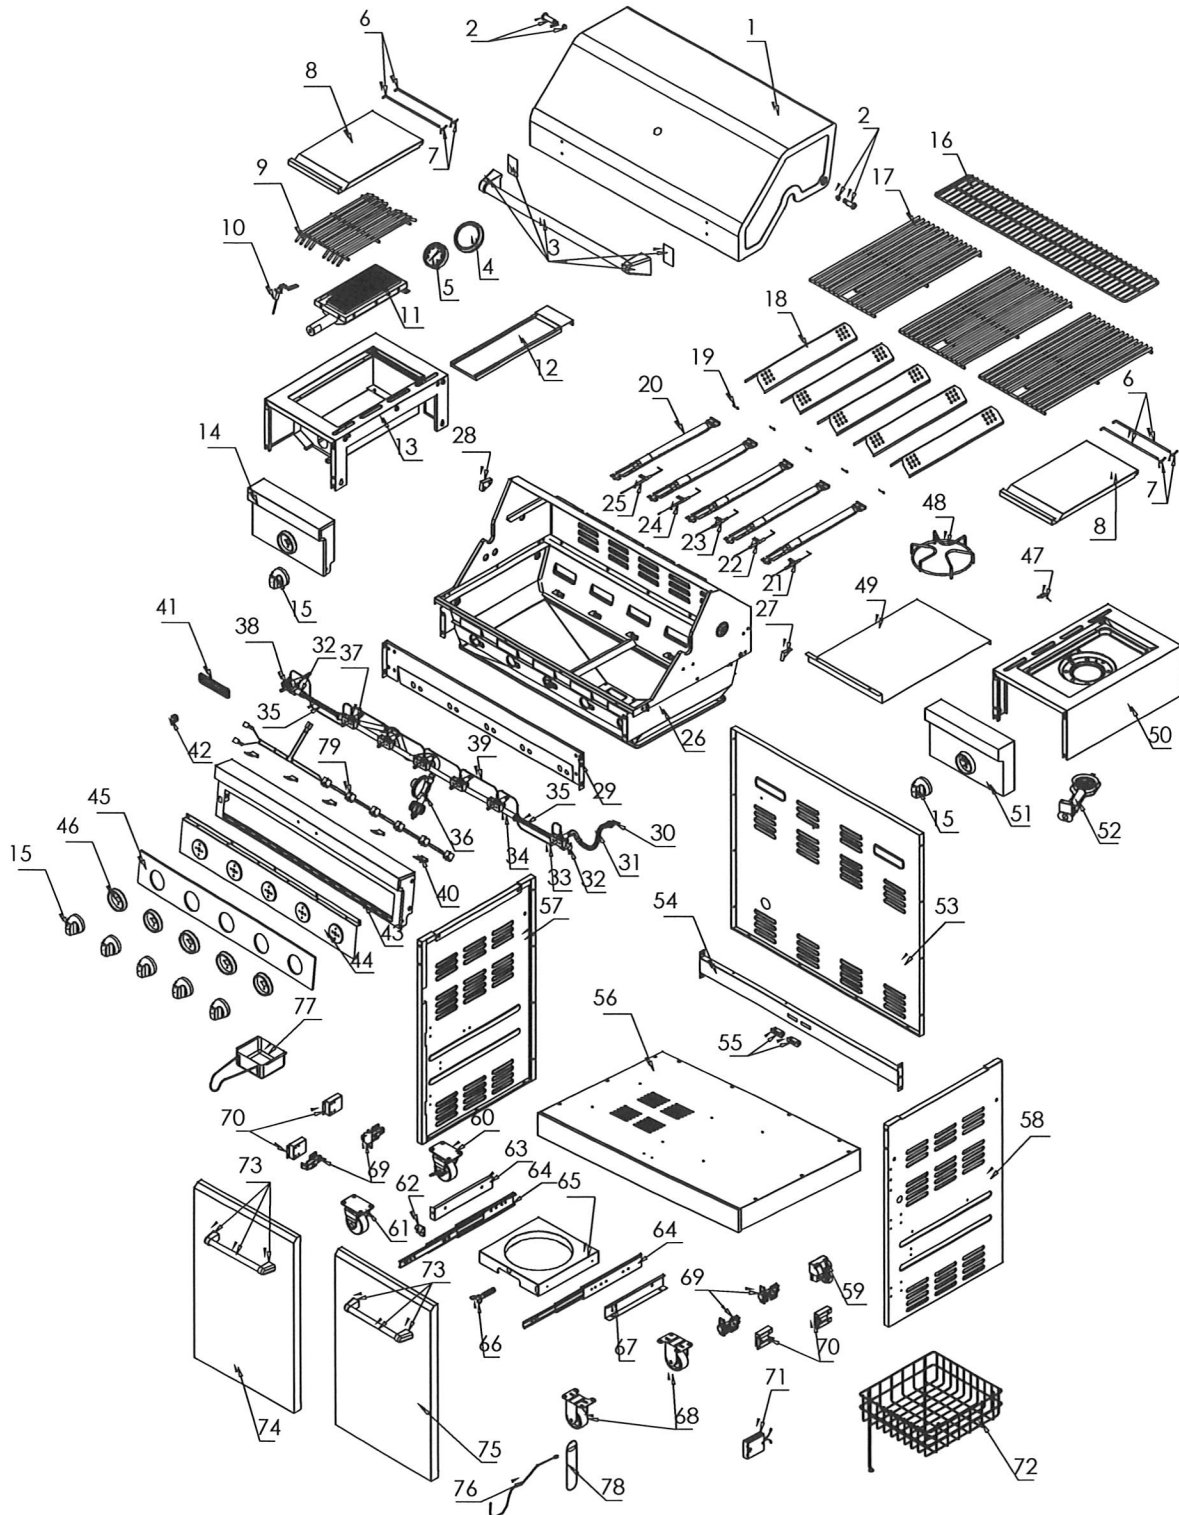

REPLACEMENT PARTS

NG Conversion Kit

Parts List

No.	Part (Description)	Warranty coverage (year)	QTY	No.	Part (Description)	Warranty coverage (year)	QTY
1	Main lid	3	1	27	Main lid bracket, right	1	1
2	Main lid screw	3	2	28	Main lid bracket, left	1	1
3	Main lid handle assembly	1	1	29	Front baffle	1	1
4	Temperature gauge housing	1	1	30	Side burner orifice brass connector	1	1
5	Temperature gauge	1	1	31	Side burner flex gas line B	1	1
6	Side burner lid hinge rod	1	4	32	Side manifold	1	2
7	Side burner lid hinge rod pin	1	4	33	Side burner gas valve	1	1
8	Side burner lid	3	2	34	Main burner manifold	1	1
9	Searing side burner cooking grid	3	1	35	Side burner flex gas line A	1	2
10	Searing side burner igniter wire	1	1	36	Regulator, LP	1	1
11	Searing side burner	1	1	37	Main burner gas valve	1	5
12	Searing side burner grease tray	1	1	38	Searing side burner gas valve	1	1
13	Searing side burner bowl assembly	1	1	39	Igniter junction wire	1	1
14	Searing side burner control panel	3	1	40	Tempered glass strengthen bracket	1	5
15	Control knob	1	7	41	Logo	1	1
16	Warming rack	1	1	42	Light switch	1	1
17	Cooking grid with hole	3	3	43	Main control panel	3	1
18	Flame tamer	3	5	44	Main control temper glass fix panel	1	1
19	Burner pin assembly	1	5	45	Tempered glass	1	1
20	Main burner	10	5	46	Bezel	1	5
21	Main burner igniter wire A	1	1	47	Side Burner Igniter wire	1	1
22	Main burner igniter wire B	1	1	48	Side burner cooking grid	3	1
23	Main burner igniter wire C	1	1	49	Tank heat shield	1	1
24	Main burner igniter wire D	1	1	50	Side burner bowl assembly	1	1
25	Main burner igniter wire E	1	1	51	Side burner control panel, right	3	1
26	Main burner bowl assembly	Non-replaceable	1	52	Side burner	1	1