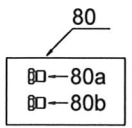

REPLACEMENT PARTS

NG Conversion Kit

Parts List

No.	Part (Description)	Warranty coverage (year)	QTY	No.	Part (Description)	Warranty coverage (year)	QTY
1	Main lid	3	1	27	Main lid bracket, right	1	1
2	Main lid screw	3	2	28	Main lid bracket, left	1	1
3	Main lid handle assembly	1	1	29	Front baffle	1	1
4	Temperature gauge housing	1	1	30	Side burner orifice brass connector	1	1
5	Temperature gauge	1	1	31	Side burner flex gas line B	1	1
6	Side burner lid hinge rod	1	4	32	Side manifold	1	2
7	Side burner lid hinge rod pin	1	4	33	Side burner gas valve	1	1
8	Side burner lid	3	2	34	Main burner manifold	1	1
9	Searing side burner cooking grid	3	1	35	Side burner flex gas line A	1	2
10	Searing side burner igniter wire	1	1	36	Regulator, LP	1	1
11	Searing side burner	1	1	37	Main burner gas valve	1	5
12	Searing side burner grease tray	1	1	38	Searing side burner gas valve	1	1
13	Searing side burner bowl assembly	1	1	39	Igniter junction wire	1	1
14	Searing side burner control panel	3	1	40	Tempered glass strengthen bracket	1	5
15	Control knob	1	7	41	Logo	1	1
16	Warming rack	1	1	42	Light switch	1	1
17	Cooking grid with hole	3	3	43	Main control panel	3	1
18	Flame tamer	3	5	44	Main control temper glass fix panel	1	1
19	Burner pin assembly	1	5	45	Tempered glass	1	1
20	Main burner	10	5	46	Bezel	1	5
21	Main burner igniter wire A	1	1	47	Side Burner Igniter wire	1	1
22	Main burner igniter wire B	1	1	48	Side burner cooking grid	3	1
23	Main burner igniter wire C	1	1	49	Tank heat shield	1	1
24	Main burner igniter wire D	1	1	50	Side burner bowl assembly	1	1
25	Main burner igniter wire E	1	1	51	Side burner control panel, right	3	1
26	Main burner bowl assembly	Non-replaceable	1	52	Side burner	1	1